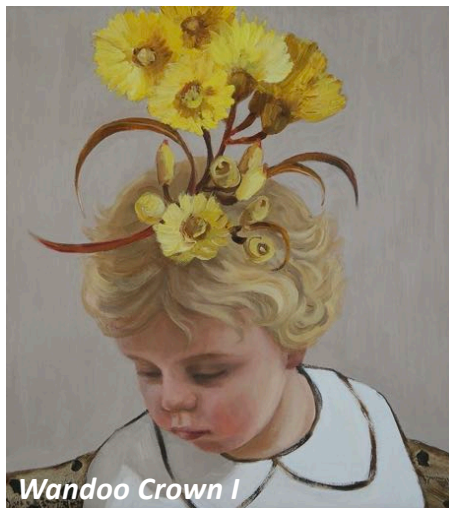

SOLD

On Journey

Oil & encaustic wax on board
120 x 120 cm
\$ 4, 950

SOLD

Time Frozen

Oil & encaustic wax on board
60 x 60 cm
\$ 2, 300

SOLD

Pearl Earring

Wandoo Crown I

Wandoo Crown II

Margaret Benoît

Pearl Earring

Oil on Board
41 x 34 cm
\$ 7,500

Lori Pensini

Wandoo Crown I

Oil on Linen
33 x 29.5 cm
\$ 2,000