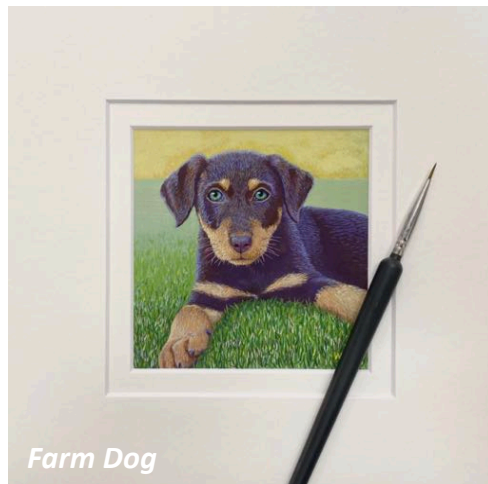

11. Teapot and Tomatoes

Oil on Board, 31 x 31 cm, \$ 350

12. Teapot and Banksias

Oil on Board, 62 x 46 cm, \$ 695

13. Blue Teapot and Bottlebrush

Oil on Board, 62 x 46 cm, \$ 695

Wendy Line

Afternoon on the River

Oil on paper
10.5 x 9.5 cm
\$ 625

Afternoon on the River

Farm Dog

Blackwell Reach

Farm Dog

Oil on paper
10 x 10 cm
\$ 625

Blackwell Reach

Oil on paper
10 x 10 cm
\$ 625