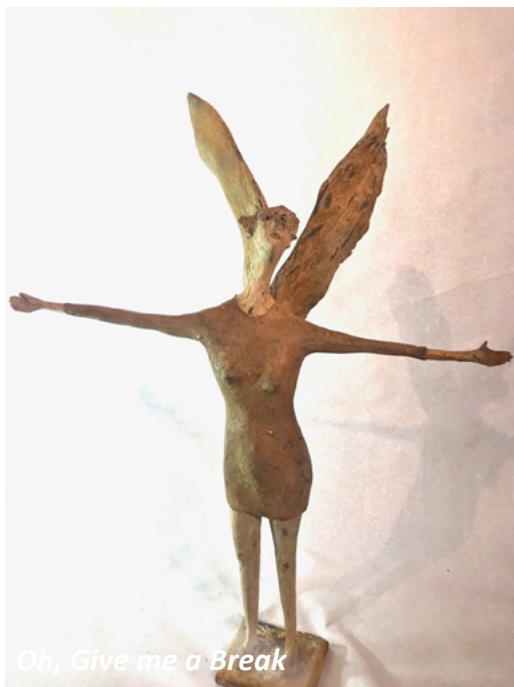

Composite fibre
85 x 60 x 17 cm
\$ 3, 000

Tim Macfarlane Reid

1. Night Flight 2021

Stainless steel & cold cast bronze
35H x 10W cm
\$ 1, 800

2. Little Prince 2021

Stainless steel, marine ply, patinas
and resin
44H x 74L x 24W cm
\$ 5, 800

Oh, Give me a Break

2

The Picker

Vineyard

Wattle Vase

More Garry Zeck works available at Gallows Gallery.

Garry Zeck

The Picker