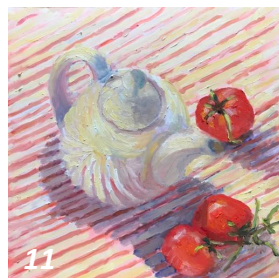

Jane Beech

1

2

3

4

1. Banksias in Afternoon Light
Oil on Board, 62 x 46 cm, \$ 695

2. The Blue Teapot Still Life
Oil on Board, 62 x 46 cm, \$ 695

3. Kitchen Still Life I
Oil on Board, 41 x 31 cm, \$ 395

4. Ella's Espresso Pot and Apples
Oil on Board, 41 x 31 cm, \$ 395

5. Gumnuts and Pincushion Flowers
Oil on Board, 41 x 31 cm, \$ 395

5

6

7

8

6. Kitchen Still Life II
Oil on Board, 62 x 46 cm, \$ 695

7. Yellow Pincushions
Oil on Board, 31 x 41 cm, \$ 395

8. Mandarin and Eggs
Oil on Board, 31 x 41 cm, \$ 395

9. Lilies and Thermos
Oil on Board, 62 x 46 cm, \$ 695

10. Teapots in Afternoon Light
Oil on Board, 31 x 41 cm, \$ 395

9

10

11

12

13

11. Teapot and Tomatoes

Oil on Board, 31 x 31 cm, \$ 350

12. Teapot and Banksias

Oil on Board, 62 x 46 cm, \$ 695

13. Blue Teapot and Bottlebrush

Oil on Board, 62 x 46 cm, \$ 695

Wendy Line

Afternoon on the River