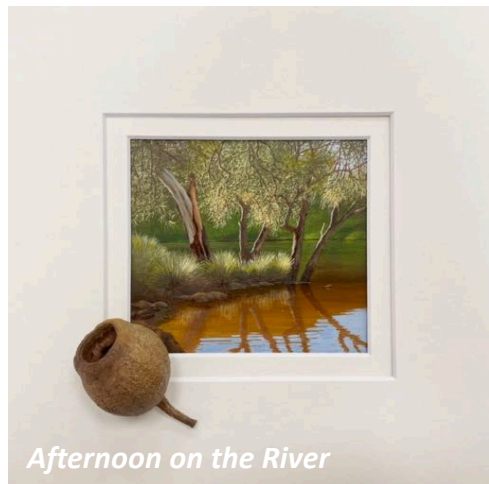

8. Mandarin and Eggs
Oil on Board, 31 x 41 cm, \$ 395

9. Lilies and Thermos
Oil on Board, 62 x 46 cm, \$ 695

10. Teapots in Afternoon Light
Oil on Board, 31 x 41 cm, \$ 395

9

10

11

12

13

11. Teapot and Tomatoes

Oil on Board, 31 x 31 cm, \$ 350

12. Teapot and Banksias

Oil on Board, 62 x 46 cm, \$ 695

13. Blue Teapot and Bottlebrush

Oil on Board, 62 x 46 cm, \$ 695

Wendy Line

Afternoon on the River

Oil on paper
10.5 x 9.5 cm
\$ 625

Afternoon on the River

Farm Dog

Blackwell Reach

Farm Dog

Oil on paper
10 x 10 cm
\$ 625

Blackwell Reach

Oil on paper
10 x 10 cm
\$ 625