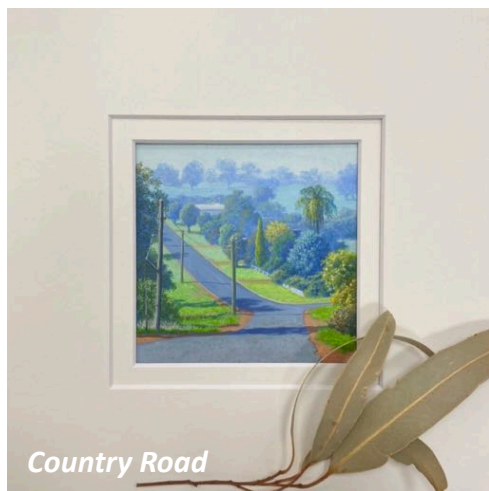

Afternoon on the River

Lighthouse at Sunset

Country Road