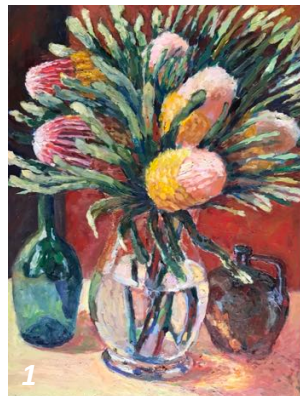

Desert Study

Interconnected

Indian Runner Duck

Peter Usher

Interconnected

Acrylic and oil on board
140 x 75 cm
\$ 4, 200

Last Light, Greens Pool

Acrylic and oil on linen
140 x 50 cm
\$ 4, 200

Digby de Bruin

Desert Study

Acrylic on board
30 x 40 cm
\$ 750

Black Springs SA

Acrylic on Board
25 x 30 cm
\$ 550

Greg James

Indian Runner Duck

Bronze
62 x 23 cm
\$ 3, 600
(2 ducks available)

Jane Beech

1

2

3

4

1. Banksias in Afternoon Light
Oil on Board, 62 x 46 cm, \$ 695

2. The Blue Teapot Still Life
Oil on Board, 62 x 46 cm, \$ 695

3. Kitchen Still Life I
Oil on Board, 41 x 31 cm, \$ 395

4. Ella's Espresso Pot and Apples
Oil on Board, 41 x 31 cm, \$ 395

5. Gumnuts and Pincushion Flowers
Oil on Board, 41 x 31 cm, \$ 395

5

6

7

8

6. Kitchen Still Life II
Oil on Board, 62 x 46 cm, \$ 695

7. Yellow Pincushions
Oil on Board, 31 x 41 cm, \$ 395