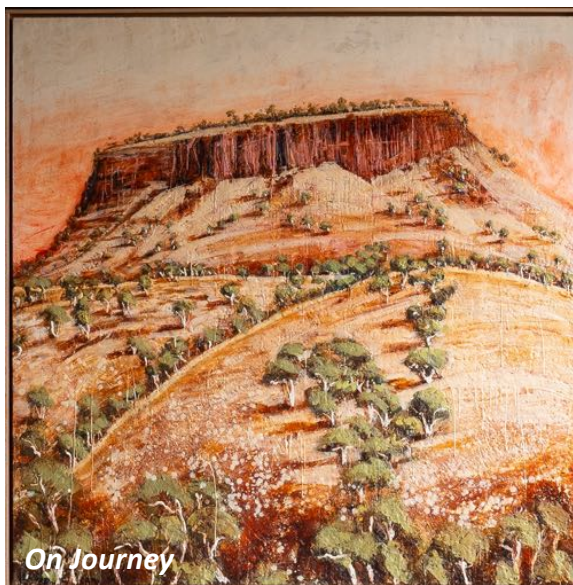

CHRISTMAS EXHIBITION

**25TH NOVEMBER — 12TH DECEMBER
2021**

Carly Le Cerf

A Breakaway

Oil & encaustic wax on board
120 x 120 cm
\$ 4, 950

SOLD

Delve Deeper

Oil & encaustic wax on board
60 x 60 cm
\$ 2, 300