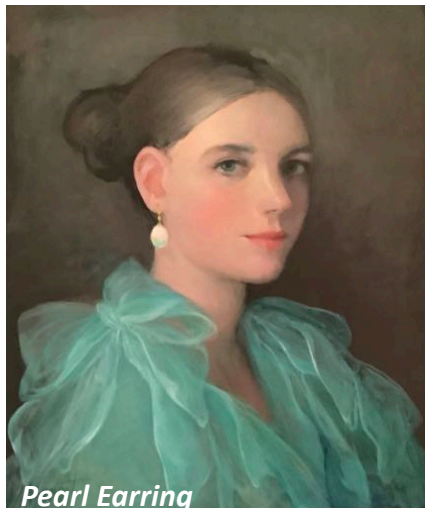

SOLD

On Journey

Oil & encaustic wax on board
120 x 120 cm
\$ 4, 950

SOLD

Time Frozen

Oil & encaustic wax on board
60 x 60 cm
\$ 2, 300

SOLD

Pearl Earring