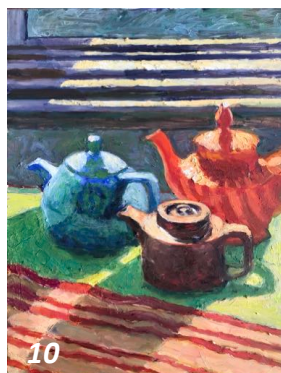

Jane Beech

1

2

3

4

1. Banksias in Afternoon Light
Oil on Board, 62 x 46 cm, \$ 695

2. The Blue Teapot Still Life
Oil on Board, 62 x 46 cm, \$ 695

3. Kitchen Still Life I
Oil on Board, 41 x 31 cm, \$ 395

4. Ella's Espresso Pot and Apples
Oil on Board, 41 x 31 cm, \$ 395

5. Gumnuts and Pincushion Flowers
Oil on Board, 41 x 31 cm, \$ 395

5

6

7

8

6. Kitchen Still Life II
Oil on Board, 62 x 46 cm, \$ 695

7. Yellow Pincushions
Oil on Board, 31 x 41 cm, \$ 395

8. Mandarin and Eggs
Oil on Board, 31 x 41 cm, \$ 395

9. Lilies and Thermos
Oil on Board, 62 x 46 cm, \$ 695

10. Teapots in Afternoon Light
Oil on Board, 31 x 41 cm, \$ 395

9

10

11

12

13

11. Teapot and Tomatoes

Oil on Board, 31 x 31 cm, \$ 350

12. Teapot and Banksias

Oil on Board, 62 x 46 cm, \$ 695

13. Blue Teapot and Bottlebrush

Oil on Board, 62 x 46 cm, \$ 695

Wendy Line

Afternoon on the River