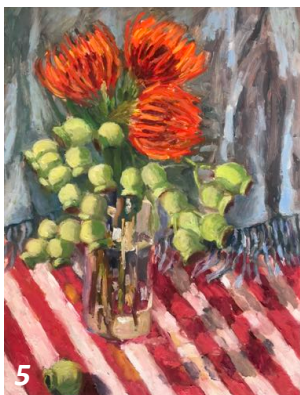

Digby de Bruin

Desert Study

Acrylic on board
30 x 40 cm
\$ 750

Black Springs SA

Acrylic on Board
25 x 30 cm
\$ 550

Greg James

Indian Runner Duck

Bronze
62 x 23 cm
\$ 3, 600
(2 ducks available)

Jane Beech

1

2

3

4

1. Banksias in Afternoon Light
Oil on Board, 62 x 46 cm, \$ 695

2. The Blue Teapot Still Life
Oil on Board, 62 x 46 cm, \$ 695

3. Kitchen Still Life I
Oil on Board, 41 x 31 cm, \$ 395

4. Ella's Espresso Pot and Apples
Oil on Board, 41 x 31 cm, \$ 395

5. Gumnuts and Pincushion Flowers
Oil on Board, 41 x 31 cm, \$ 395

5

6

7

8

6. Kitchen Still Life II
Oil on Board, 62 x 46 cm, \$ 695

7. Yellow Pincushions
Oil on Board, 31 x 41 cm, \$ 395