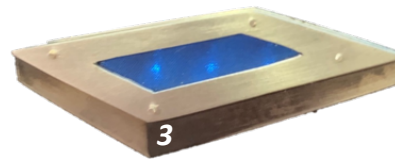

3. Misty Ocean

Porcelain with crystalline & volcanic glaze
11.8H x 26W cm
$ 425

More Jackie Masters works available at Gallows Gallery.