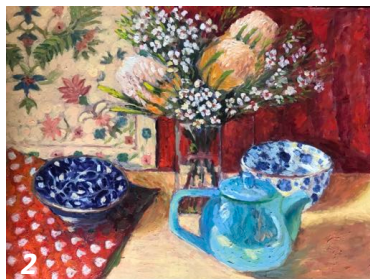

Desert Study

Interconnected

Indian Runner Duck

Peter Usher

Interconnected

Acrylic and oil on board
140 x 75 cm
\$ 4, 200

Last Light, Greens Pool

Acrylic and oil on linen
140 x 50 cm
\$ 4, 200

Digby de Bruin

Desert Study

Acrylic on board
30 x 40 cm
\$ 750

Black Springs SA

Acrylic on Board
25 x 30 cm
\$ 550

Greg James

Indian Runner Duck

Bronze
62 x 23 cm
\$ 3, 600
(2 ducks available)

Jane Beech

1

2

3

4

1. Banksias in Afternoon Light
Oil on Board, 62 x 46 cm, \$ 695

2. The Blue Teapot Still Life
Oil on Board, 62 x 46 cm, \$ 695

3. Kitchen Still Life I
Oil on Board, 41 x 31 cm, \$ 395

4. Ella's Espresso Pot and Apples
Oil on Board, 41 x 31 cm, \$ 395

5. Gumnuts and Pincushion Flowers
Oil on Board, 41 x 31 cm, \$ 395

5

6

7

8

6. Kitchen Still Life II
Oil on Board, 62 x 46 cm, \$ 695

7. Yellow Pincushions
Oil on Board, 31 x 41 cm, \$ 395