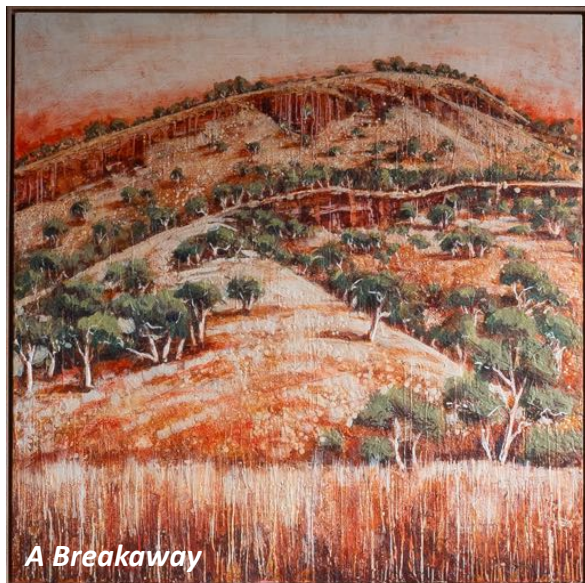

CHRISTMAS EXHIBITION

**25TH NOVEMBER — 12TH DECEMBER
2021**

Carly Le Cerf

A Breakaway

Oil & encaustic wax on board
120 x 120 cm
\$ 4, 950

SOLD

Delve Deeper

Oil & encaustic wax on board
60 x 60 cm
\$ 2, 300