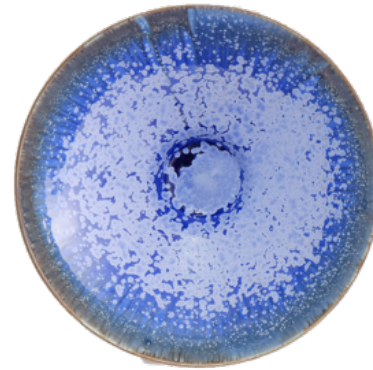

Country Road

Oil on paper
10 x 10 cm
\$ 625

Country Road

Lighthouse at Sunset

Spoonbills

Lighthouse at Sunset

Oil on paper
10 x 10 cm
\$ 625

Spoonbills

Oil on paper
9.5 x 10.5 cm
\$ 625

Jackie Masters

1. Yves Klein Blue

Porcelain with iridescent crystals & volcanic glaze
13.8H x 26.8W cm
\$ 425

2. Pink Paper Daisy

Porcelain with erbium oxide & volcanic glaze
9.4H x 29W cm
\$ 450