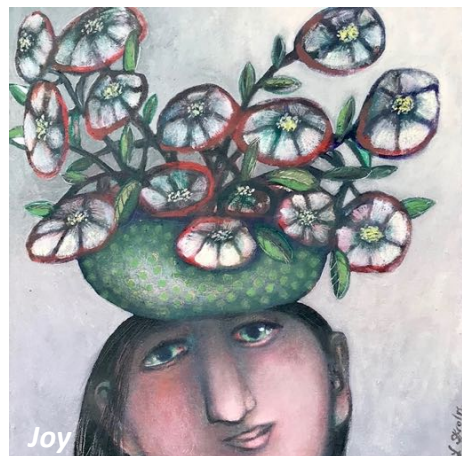

Linda Skrollys

Joy

Oil on Canvas
35 x 35 cm
\$ 1,500

My Bleeding Heart

Oil on Canvas
28 x 35 cm
\$ 1,500

Home Fires

Oil on Canvas
28 x 28 cm
\$ 1,000

Joy